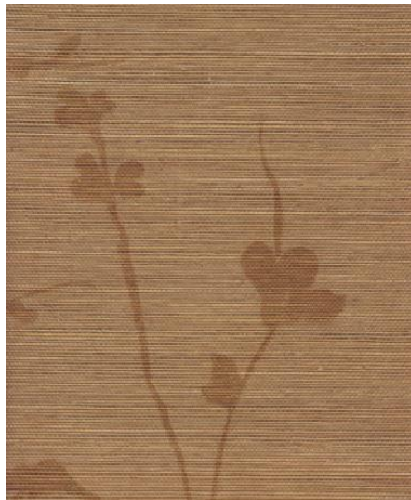

Silk Screened Sisal Prints: Jasmine

AVAILABLE IN 6 COLORS

YSP 113 Bianco

YSP 115 Celadon

YSP 117 Emperador

YSP 114 Giallo

YSP 116 Etruscan

YSP 118 Rosso

SPECIFICATIONS

Width : 36" untrimmed, 33"/34" trimmed
Repeat : 36" with 18" drop match
Backing : paperbacked
Printed with water-based inks
Priced by the linear yard
Class A fire rated (ASTM E-84)
Suitable for commercial and residential installation
Clean using a vacuum only