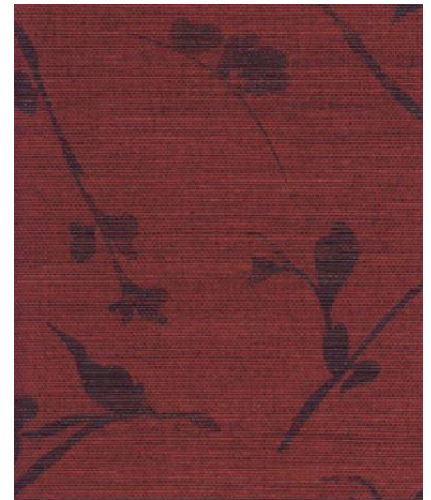

Silk Screened Sisal Prints: Jasmine

AVAILABLE IN 6 COLORS

YSP 113 Bianco

YSP 115 Celadon

YSP 117 Emperador

YSP 114 Giallo

YSP 116 Etruscan

YSP 118 Rosso

SPECIFICATIONS

Width : 36" untrimmed, 33"/34" trimmed
Repeat : 36" with 18" drop match
Backing : paperbacked
Printed with water-based inks
Priced by the linear yard
Class A fire rated (ASTM E-84)
Suitable for commercial and residential installation
Clean using a vacuum only