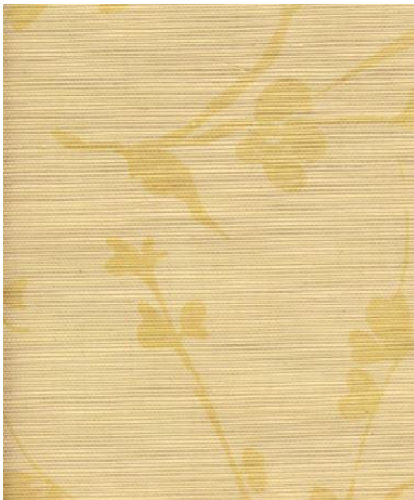

Silk Screened Sisal Prints: Jasmine

AVAILABLE IN 6 COLORS

YSP 113 Bianco

YSP 115 Celadon

YSP 117 Emperador

YSP 114 Giallo

YSP 116 Etruscan

YSP 118 Rosso

SPECIFICATIONS

Width : 36" untrimmed, 33"/34" trimmed
Repeat : 36" with 18" drop match
Backing : paperbacked
Printed with water-based inks
Priced by the linear yard
Class A fire rated (ASTM E-84)
Suitable for commercial and residential installation
Clean using a vacuum only

ORDERING

Silk screen printed and made to order
Sold in 8 yard increments
Minimum order is 32 yards
Production time is 3 - 4 weeks
*Custom colors available in 32 yard minimums
*Strike off charge and set up fee applies on custom colors
No returns allowed