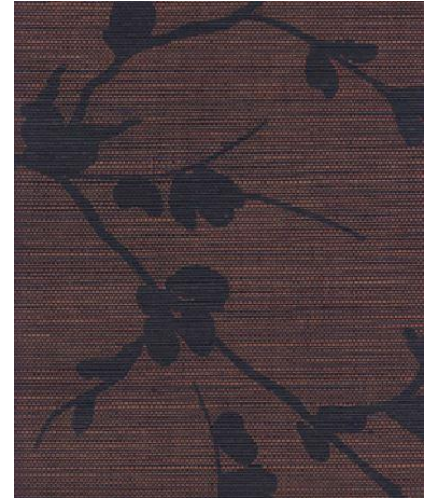

Silk Screened Sisal Prints: Jasmine

AVAILABLE IN 6 COLORS

YSP 113 Bianco

YSP 115 Celadon

YSP 117 Emperador

YSP 114 Giallo

YSP 116 Etruscan

YSP 118 Rosso

SPECIFICATIONS

Width : 36" untrimmed, 33"/34" trimmed
Repeat : 36" with 18" drop match
Backing : paperbacked
Printed with water-based inks
Priced by the linear yard
Class A fire rated (ASTM E-84)
Suitable for commercial and residential installation
Clean using a vacuum only